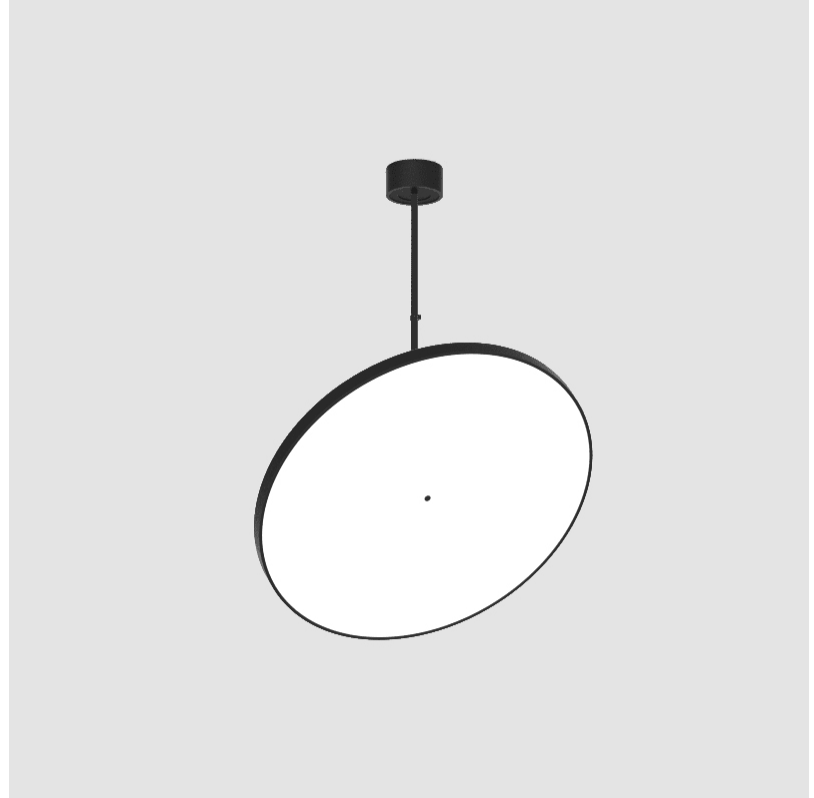

GENERAL

Series: Sign Diva Flex
Subseries: Sign Diva Flex
Brand: Prolicht
Division: Architectural
Mounting Type: Suspension
Mounting Location: Ceiling
Subcategory: Pendant

PHYSICAL

Diameter (mm): 850
Diameter (in): 33 7/16
Height (mm): 870
Height (in): 34 1/4
Light Distribution: Adjustable / Direct
Weight (kg): 9
Weight (lbs): 19.8
Diffuser: PMMA - Opal / Micro-Prism / Sparkling Secret / Vintage Industrial
Fixture Finish: SSR / BKV / CWI / CRY / HAB / UFT / ITA / RUA / FTG / MYG / LOD / PUS / FRO / FUP / KIA / POP / BLS / SPG / MEY / GOH / GUM / CHC / COM / ABZ / JAG / OBR / MOS / ROR
Fixture Material: Extruded Aluminum / Steel

ELECTRICAL

Lamp Type: LED (Zhaga Standard)
Input Wattage (W): 96.8
Total Output Wattage (W): 76.8
Dimming: Tri-Mode (Non-Dimming and Phase Dimming (120Vac only) and 0-10V Dimming)
Driver Included: Yes
Driver Location: Integrated
Driver Type: Constant Current - Universal
Driver Class: Class 2
Input Voltage (V): 120 - 277
Constant Current (MA): 600

LED

Color Temperature (°K): 2700 / 3000 / 3500 / 4000
Max. Delivered Lumen (lm): 9094 / 9806 / 11385 / 11617
Nominal Lumen (lm): 10753 / 11596 / 13461 / 13736
CRI: >90 CRI
Lamp Life (hrs): 50000

OPTICAL

RATINGS AND CERTIFICATIONS

Certified By: Certified for North American Standards
IP rating: IP20