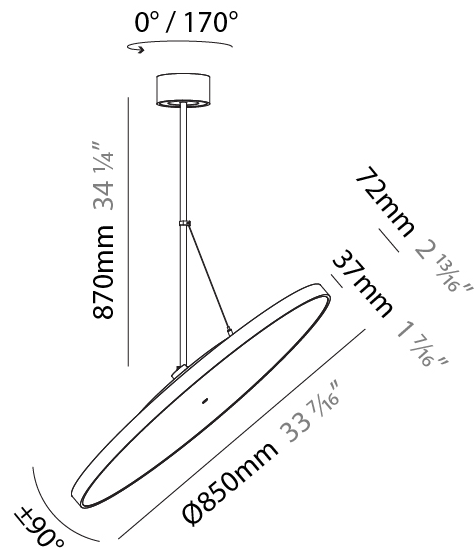

GENERAL

Series: Sign Diva Flex
Subseries: Sign Diva Flex
Brand: Prolicht
Division: Architectural
Mounting Type: Suspension
Mounting Location: Ceiling
Subcategory: Pendant

PHYSICAL

Diameter (mm): 850
Diameter (in): 33 7/16
Height (mm): 870
Height (in): 34 1/4
Light Distribution: Adjustable / Direct
Weight (kg): 9
Weight (lbs): 19.8
Diffuser: PMMA - Opal / Micro-Prism / Sparkling Secret / Vintage Industrial
Fixture Finish: SSR / BKV / CWI / CRY / HAB / UFT / ITA / RUA / FTG / MYG / LOD / PUS / FRO / FUP / KIA / POP / BLS / SPG / MEY / GOH / GUM / CHC / COM / ABZ / JAG / OBR / MOS / ROR
Fixture Material: Extruded Aluminum / Steel

ELECTRICAL

Lamp Type: LED (Zhaga Standard)
Input Wattage (W): 96.8
Total Output Wattage (W): 76.8
Dimming: Tri-Mode (Non-Dimming and Phase Dimming (120Vac only) and 0-10V Dimming)
Driver Included: Yes
Driver Location: Integrated
Driver Type: Constant Current - Universal
Driver Class: Class 2
Input Voltage (V): 120 - 277
Constant Current (MA): 600

LED

Color Temperature (°K): 2700 / 3000 / 3500 / 4000
Max. Delivered Lumen (lm): 9094 / 9806 / 11385 / 11617
Nominal Lumen (lm): 10753 / 11596 / 13461 / 13736
CRI: >90 CRI
Lamp Life (hrs): 50000

OPTICAL

RATINGS AND CERTIFICATIONS

Certified By: Certified for North American Standards
IP rating: IP20