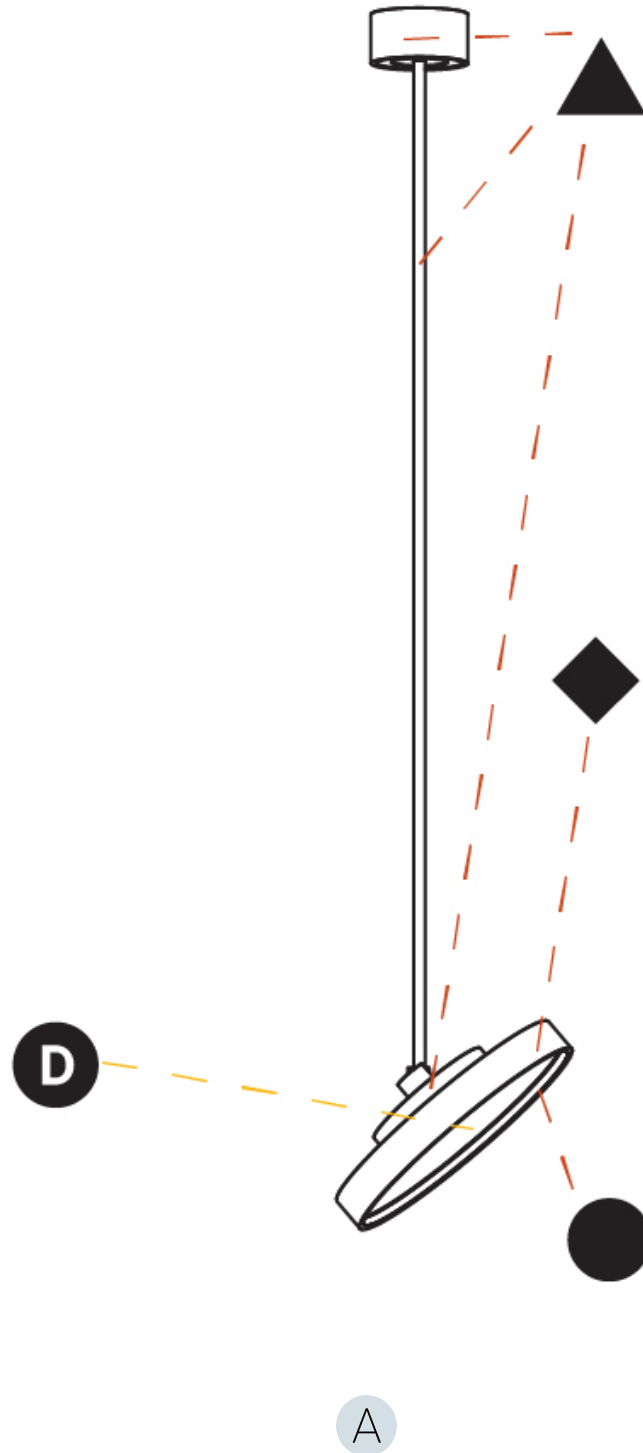

SIGN DIVA FLEX KORONA SUSPENSION

A30864-

PROJECT	
TYPE	
SPECIFIER	
QUANTITY	
DATE